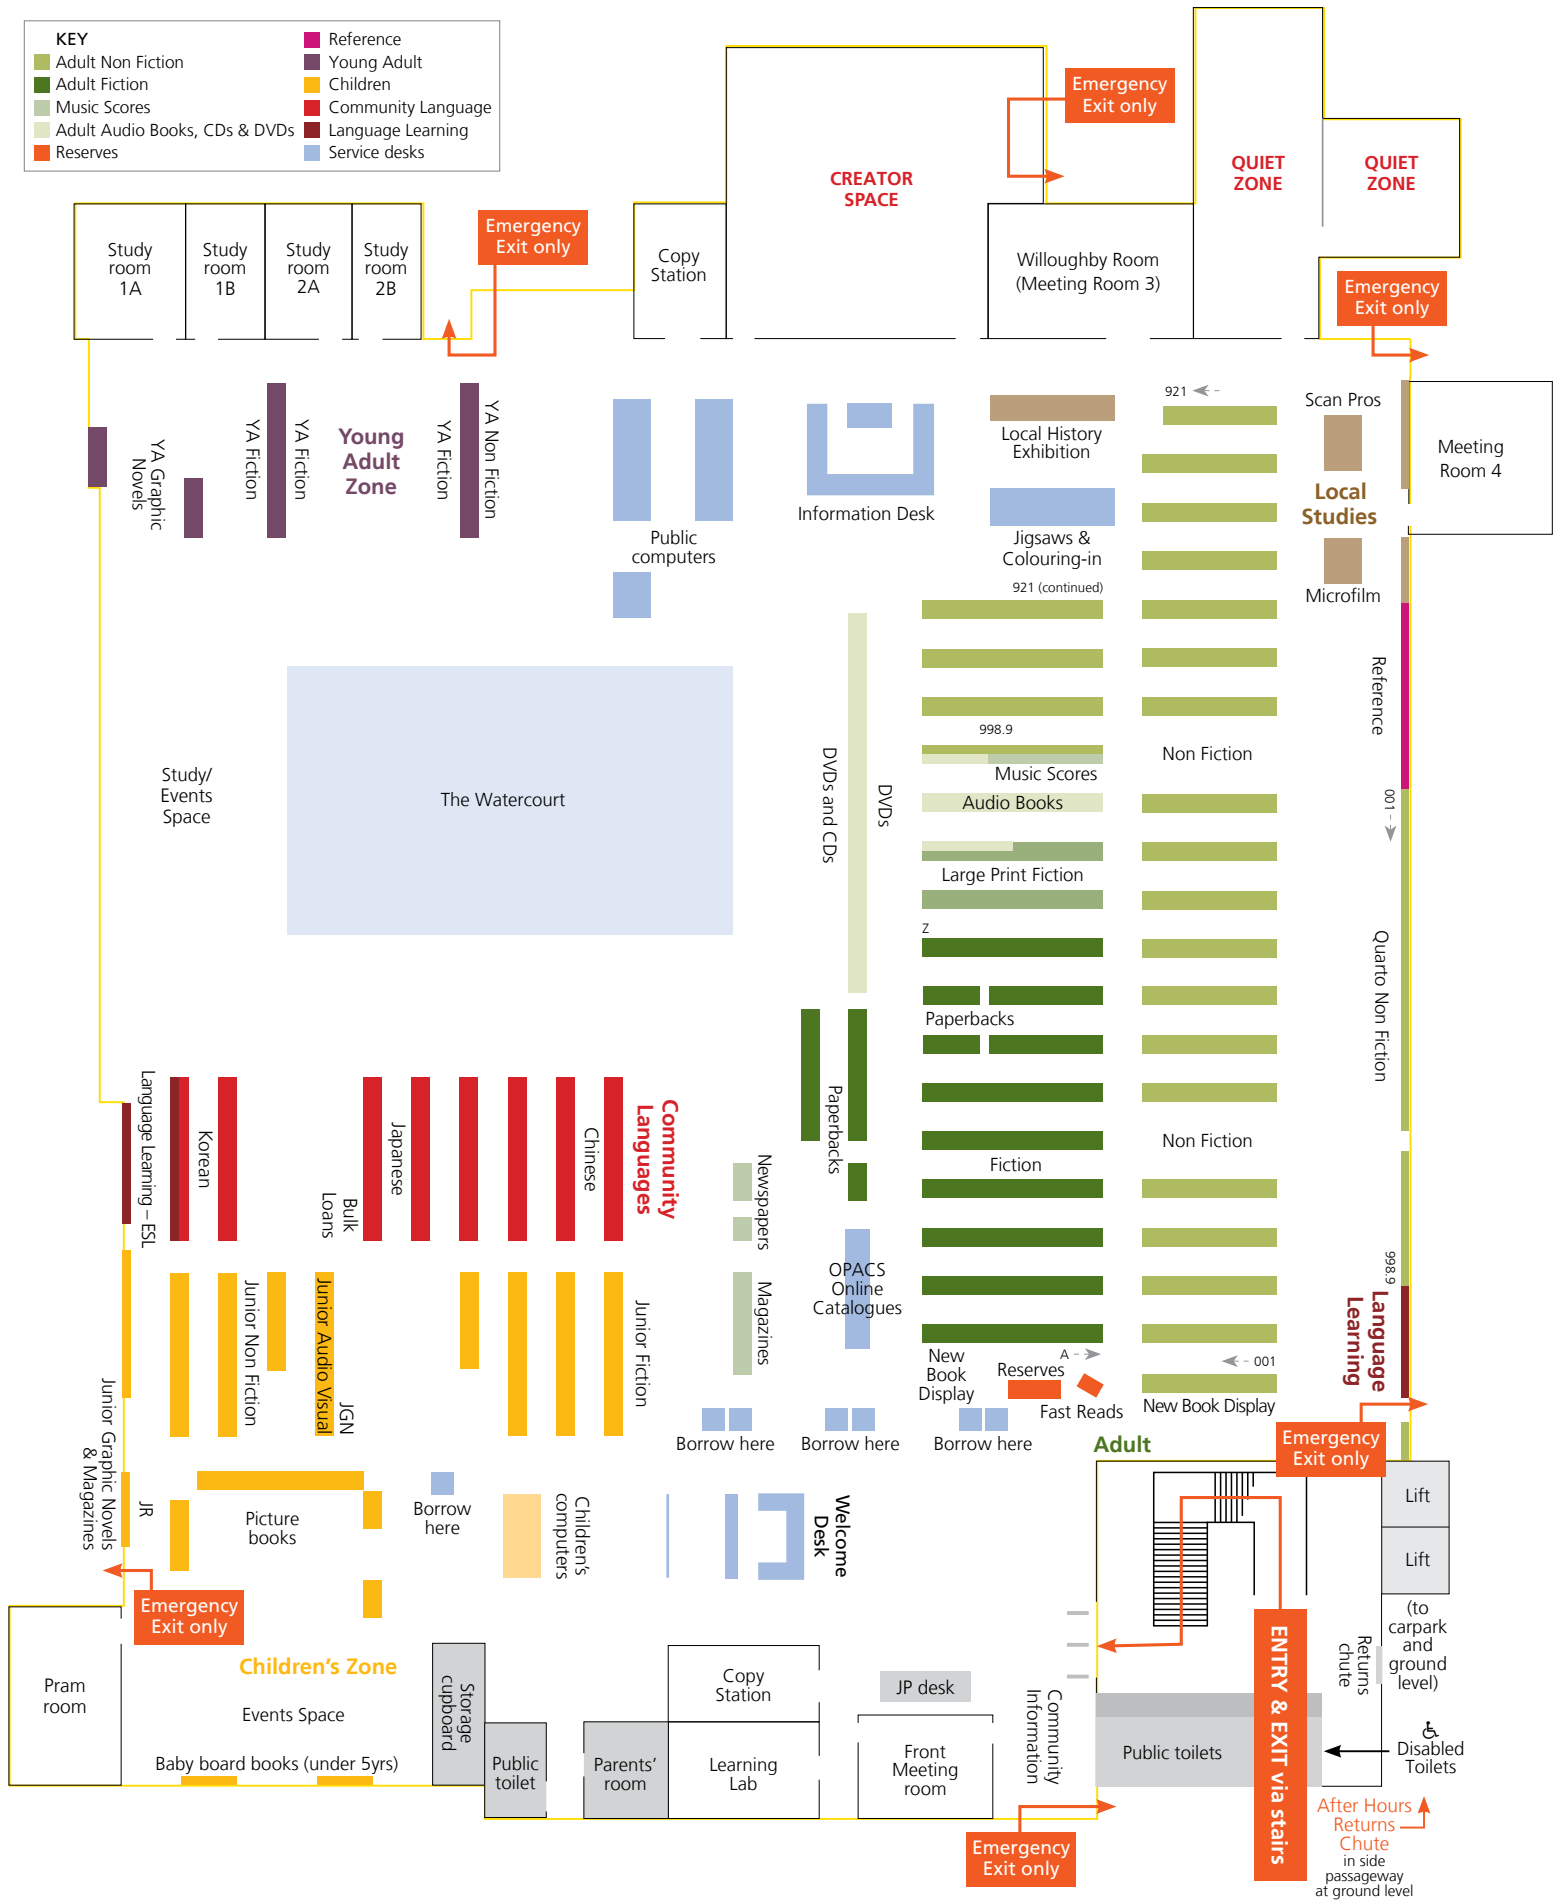

Chatswood Library on The Concourse

KEY	
Adult Non Fiction	Reference
Adult Fiction	Young Adult
Music Scores	Children
Adult Audio Books, CDs & DVDs	Community Language
Reserves	Language Learning
	Service desks

Notes
Staff at the **Welcome Desk** will help you find what you need, so please ask.

Fiction is shelved in order of the author's surname.
Nonfiction is shelved in Dewey Order (see the Online Catalogue or the Library's *Your Guide* brochure for more details).

The **Community Languages Collection** includes Chinese, Japanese, and Korean.

Abbreviations used in this Library:

- AV – Audio Visual
- ESL – English as a Second Language
- GN – Graphic Novel
- J – Junior
- JK – Junior Readers
- JGN – Junior Graphic Novel
- LIAC – Legal Information Access Centre

- Loc. Stud. – Local Studies
- Mus. – Music Scores
- Pbk. – Paperback
- Q – Quarto Nonfiction
- WILLSTACK – Stack books kept in Offsite storage
- YA – Young Adult