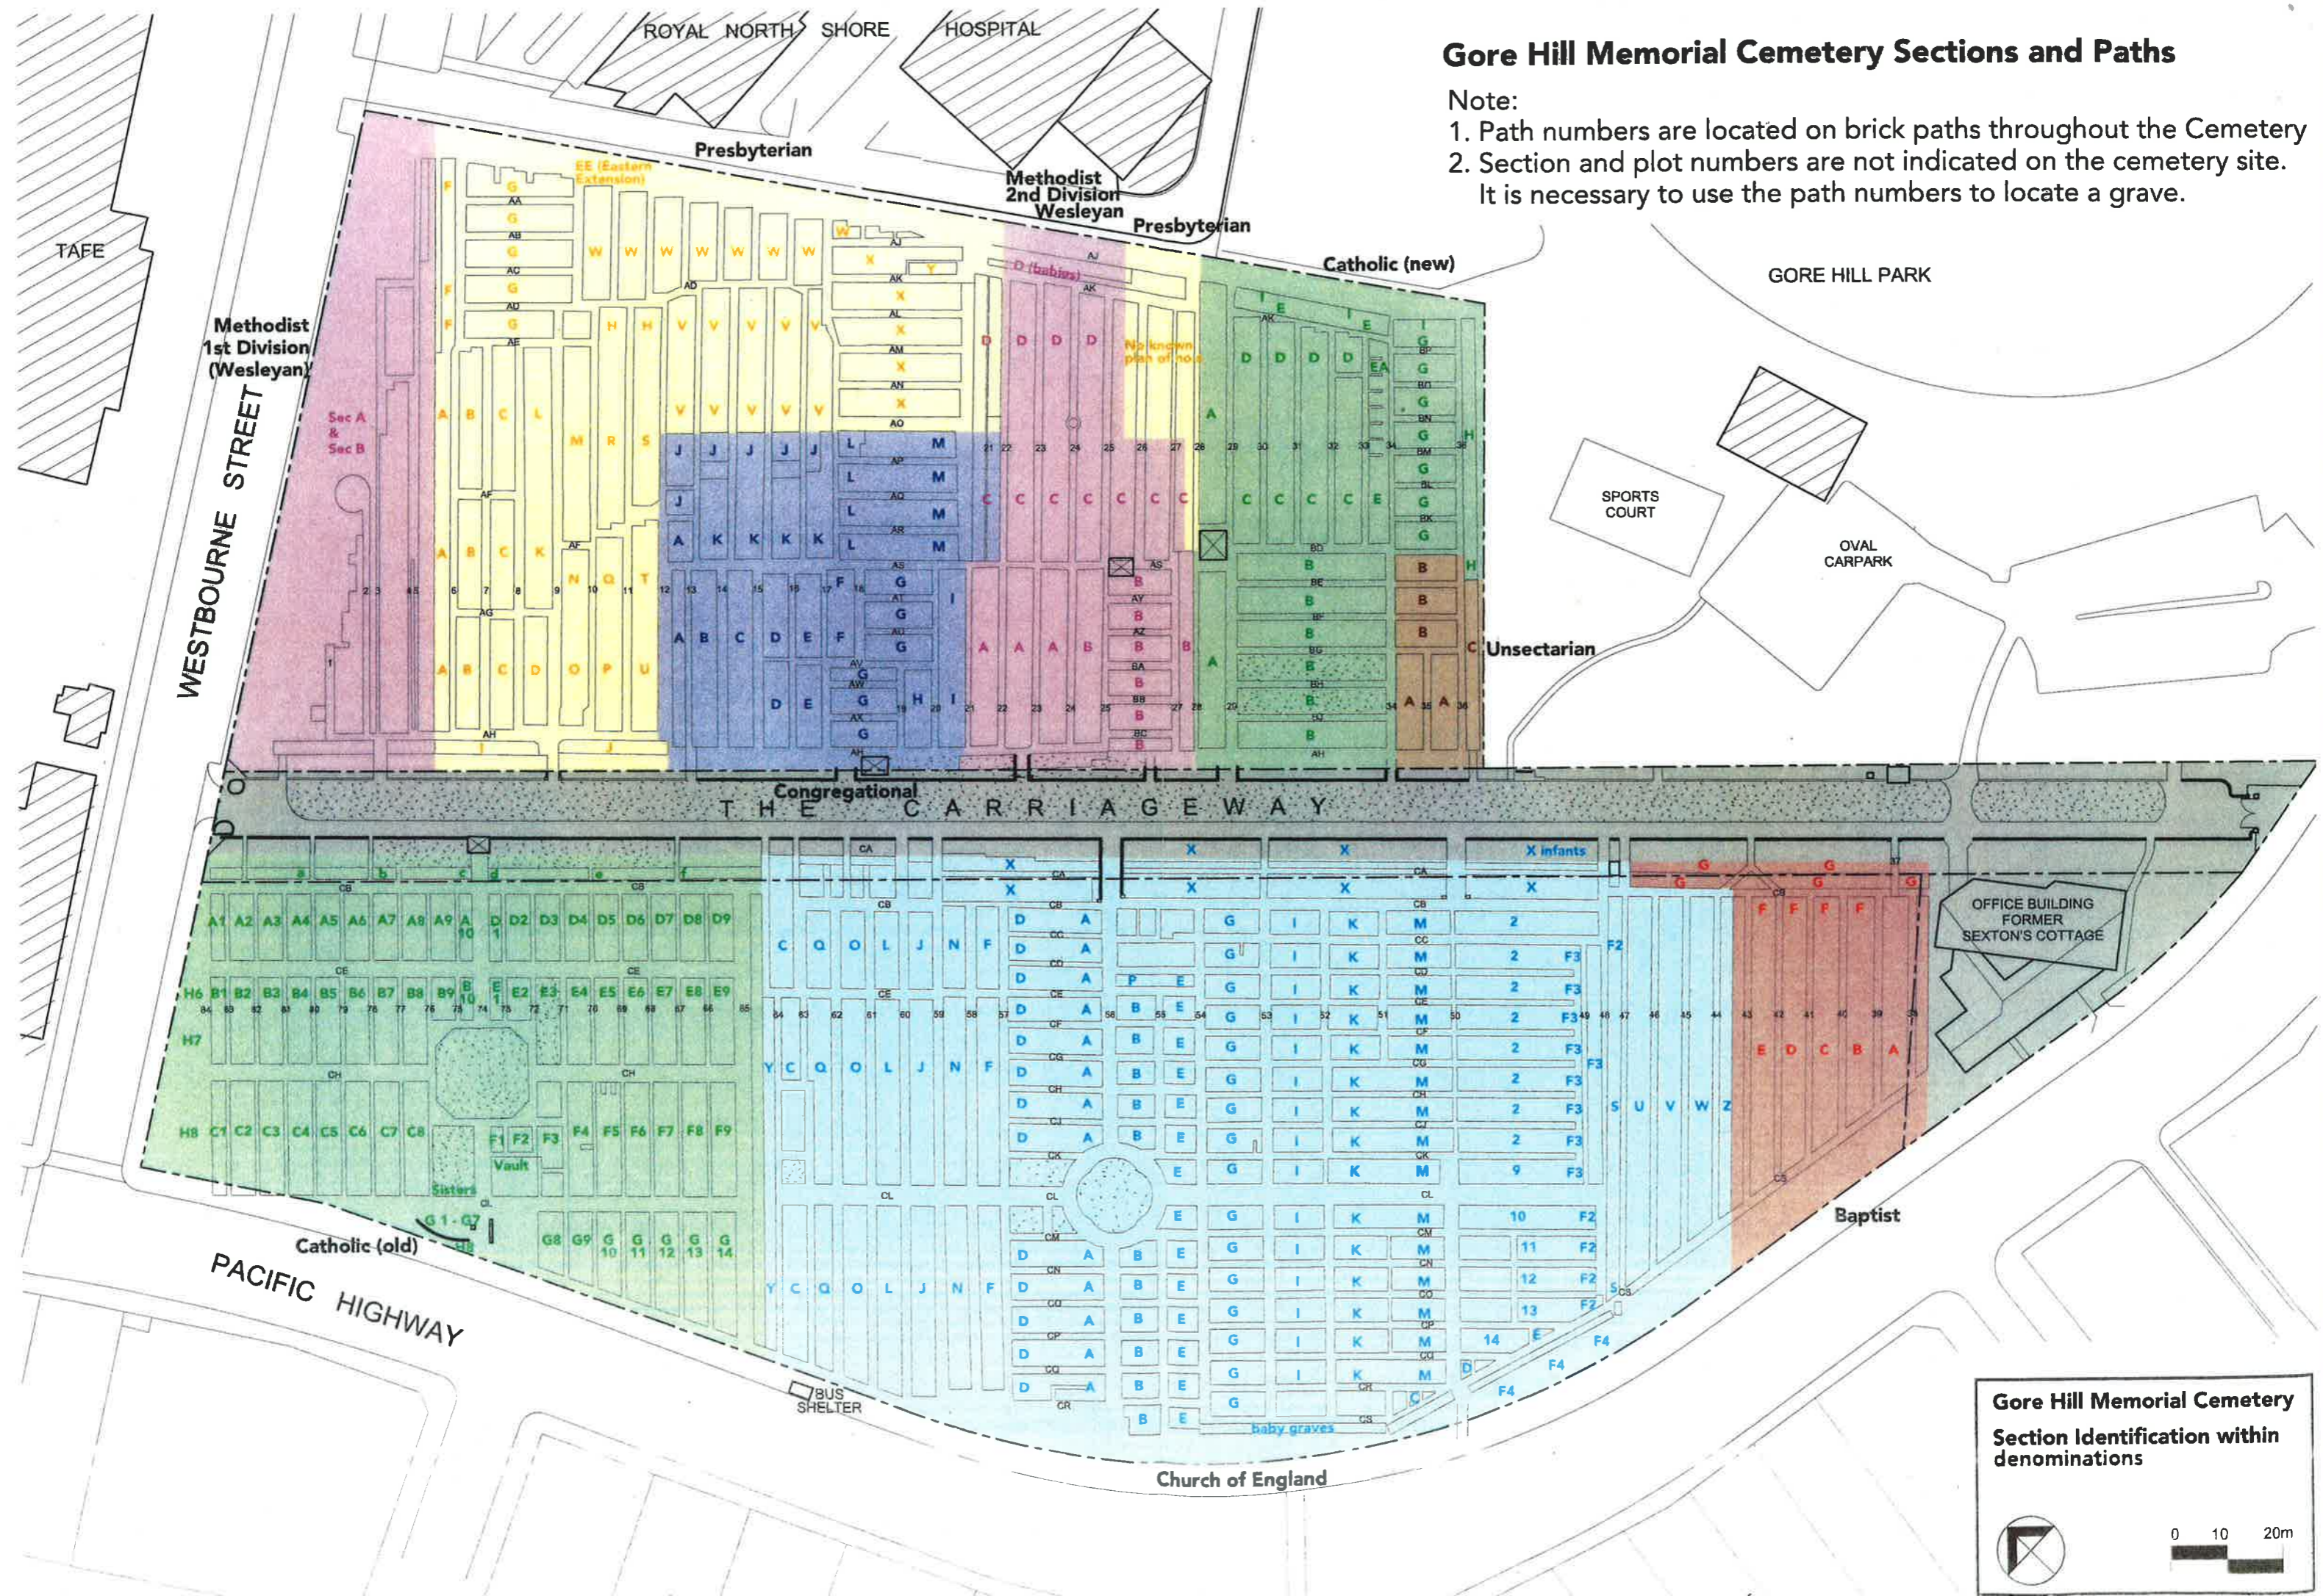

Gore Hill Memorial Cemetery Sections and Paths

Note:

1. Path numbers are located on brick paths throughout the Cemetery
2. Section and plot numbers are not indicated on the cemetery site. It is necessary to use the path numbers to locate a grave.

Gore Hill Memorial Cemetery
Section Identification within denominations